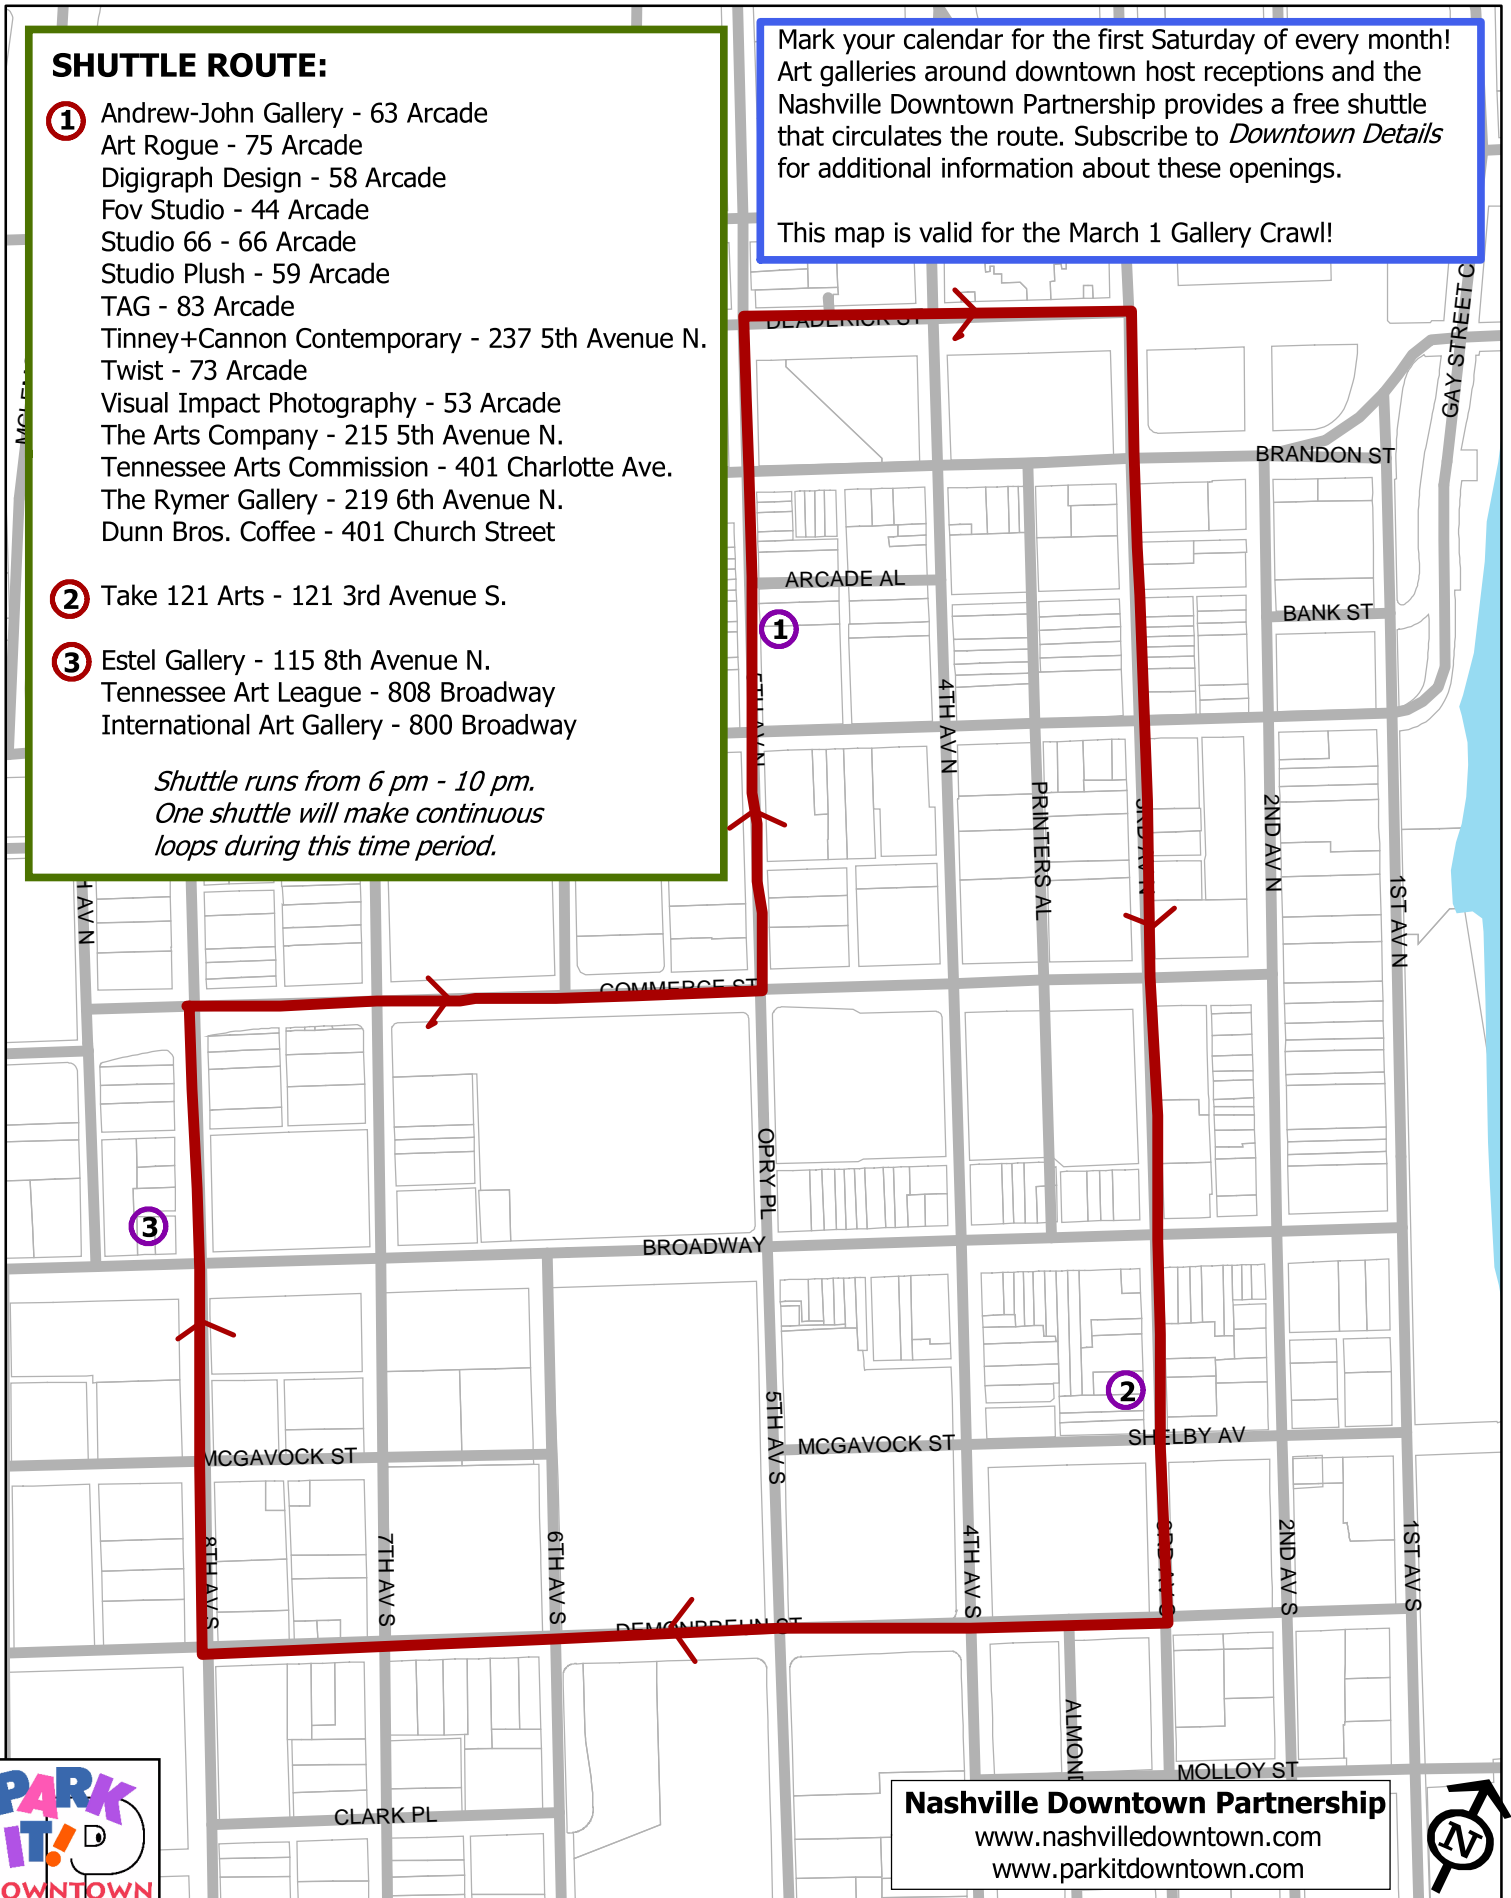

# First Saturday Gallery Crawl

## SHUTTLE ROUTE:

- 1 Andrew-John Gallery - 63 Arcade  
Art Rogue - 75 Arcade  
Digigraph Design - 58 Arcade  
Fov Studio - 44 Arcade  
Studio 66 - 66 Arcade  
Studio Plush - 59 Arcade  
TAG - 83 Arcade  
Tinney+Cannon Contemporary - 237 5th Avenue N.  
Twist - 73 Arcade  
Visual Impact Photography - 53 Arcade  
The Arts Company - 215 5th Avenue N.  
Tennessee Arts Commission - 401 Charlotte Ave.  
The Rymer Gallery - 219 6th Avenue N.  
Dunn Bros. Coffee - 401 Church Street
- 2 Take 121 Arts - 121 3rd Avenue S.
- 3 Estel Gallery - 115 8th Avenue N.  
Tennessee Art League - 808 Broadway  
International Art Gallery - 800 Broadway

*Shuttle runs from 6 pm - 10 pm.  
One shuttle will make continuous  
loops during this time period.*

Mark your calendar for the first Saturday of every month! Art galleries around downtown host receptions and the Nashville Downtown Partnership provides a free shuttle that circulates the route. Subscribe to *Downtown Details* for additional information about these openings.

This map is valid for the March 1 Gallery Crawl!

**Nashville Downtown Partnership**  
[www.nashvilledowntown.com](http://www.nashvilledowntown.com)  
[www.parkitdowntown.com](http://www.parkitdowntown.com)